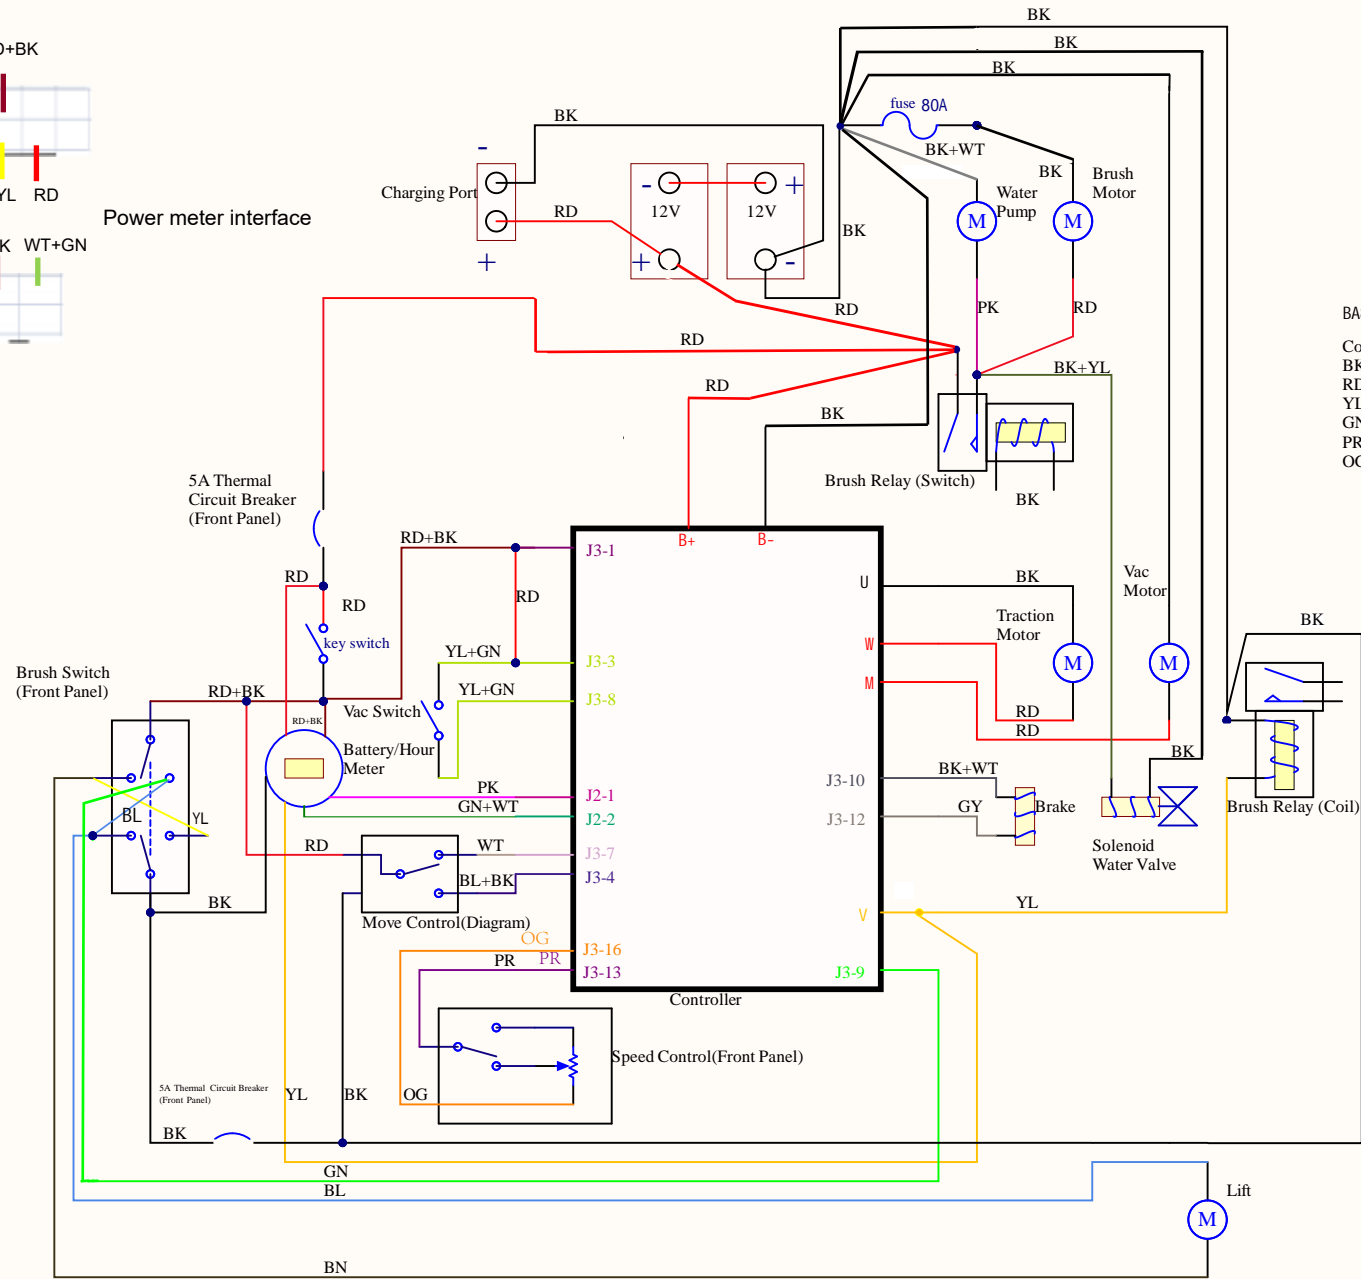

C

C

D

D

Power meter interface

BA860/660 2023.05.26

- Color Codes:
- BK = Black
 - RD = Red
 - YL = Yellow
 - GN = Green
 - PR = Purple
 - OG = Orange
 - WT = White
 - BN = Brown
 - GY = Gray
 - BL = Blue
 - PK = Pink

DX32/DX26 Auto Floor Scrubber
 W11352_RevB_DX32DX26_20230605

1

2

3

4