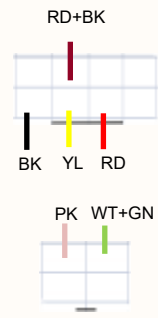

1

2

3

4

A

A

B

B

C

C

D

D

Power meter interface

BA860/660 2023.05.26

- Color Codes:
- BK = Black
 - RD = Red
 - YL = Yellow
 - GN = Green
 - PR = Purple
 - OG = Orange
 - WT = White
 - BN = Brown
 - GY = Gray
 - BL = Blue
 - PK = Pink