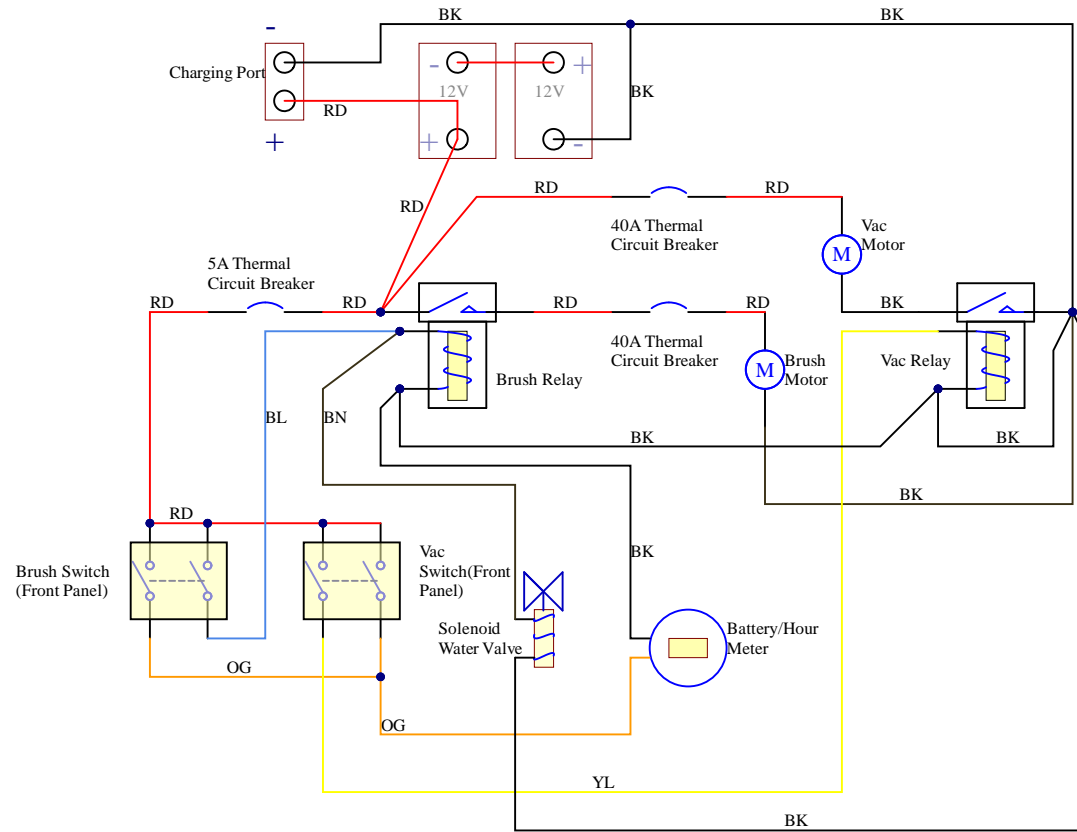

W11367_ RevB_ DX15 Wiring Diagram (A430)
202-05-08

- Color Codes:
- | | |
|-------------|------------|
| BK = Black | WT = White |
| RD = Red | BN = Brown |
| YL = Yellow | GY = Gray |
| GN = Green | BL = Blue |
| PR = Purple | PK = Pink |
| OG = Orange | CY = Cyan |

Note: Colors may Vary 2024.5.8

Comment	Description	Designator	Footprint	LibRef	Quantity
---------	-------------	------------	-----------	--------	----------