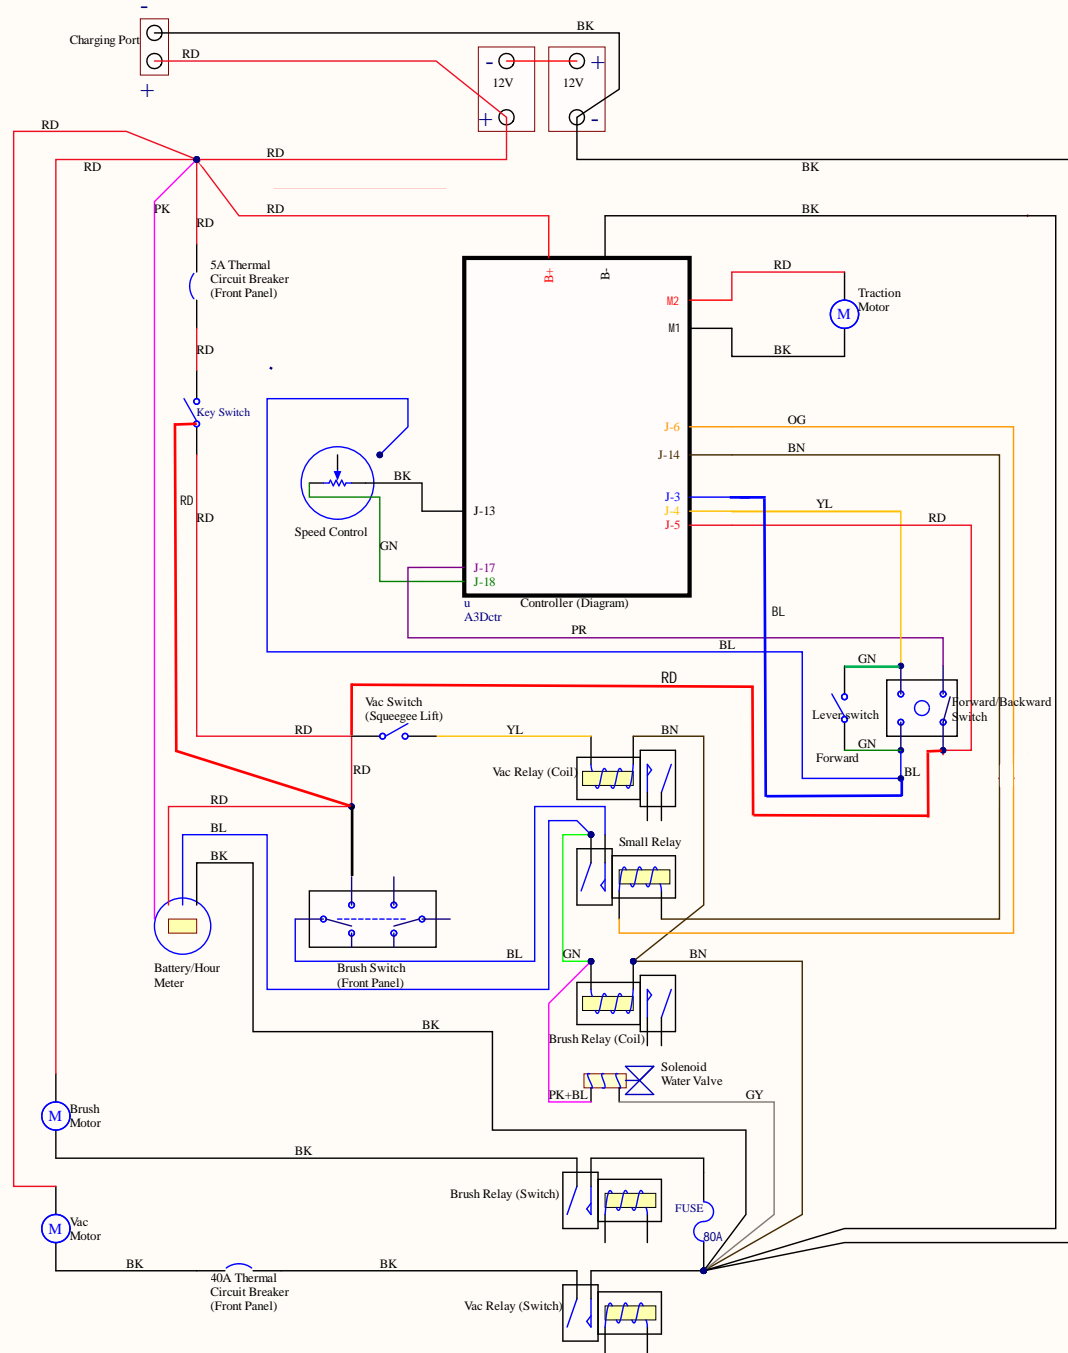

Power meter interface

- Color Codes:
- |             |            |
|-------------|------------|
| BK = Black  | WT = White |
| RD = Red    | BN = Brown |
| YL = Yellow | GY = Gray  |
| GN = Green  | BL = Blue  |
| PR = Purple | PK = Pink  |
| OG = Orange | CY = Cyan  |

Note: Colors may Vary

DX20T Auto Floor Scrubber

W11351\_RevC\_DX20T\_20230605